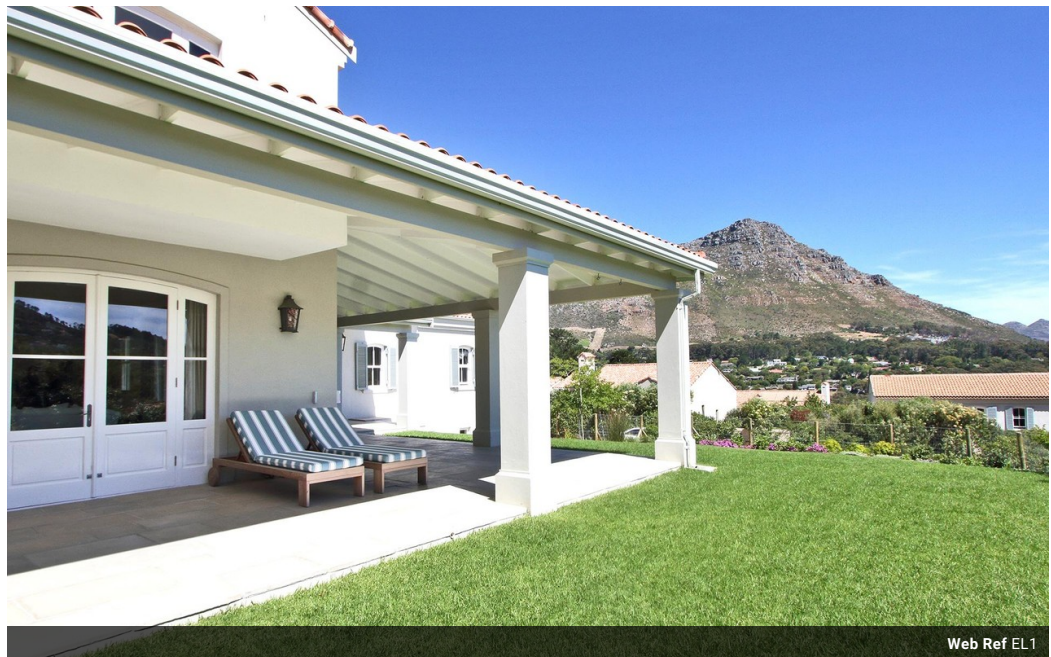

Seeff Hout Bay and Llandudno
0217901032
houtbay@seeff.com

Contact Hout Bay

021 7901032

Shop B1 Mainstream Centre
Princess Street
Hout Bay
7806

Web Ref EL1

Avignon

Residential Estate in Avignon

Located at number 77 Valley Road in Hout Bay and flanked by the renowned World of Birds

Wildlife Sanctuary & Monkey Park and a privately owned farm, lies the majestic Avignon Security Estate, one of the most popular, family-friendly security estates in Hout Bay area. Established in 2006 on 26 hectares of rural land, the estate was divided into 62 sites, with strict architectural guidelines allowing the residences to blend stylishly into the landscape and still retain an external aesthetic that is the embodiment of "French country flair". The estate offers state-of-the-art security systems, ensuring its residents enjoy a safe and...