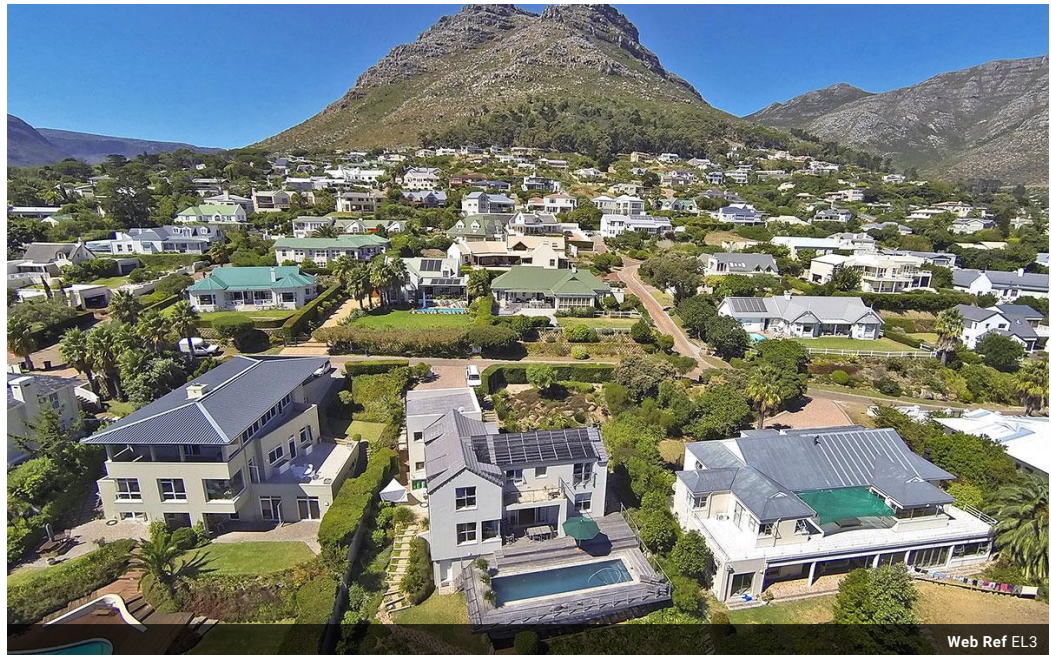

Seeff Hout Bay and
Llandudno
0217901032
houtbay@seeff.com

Contact Hout Bay

021 7901032

Shop B1 Mainstream Centre
Princess Street
Hout Bay
7806

Web Ref EL3

Berg En Dal

Residential Estate in Berg En Dal

Located along Main Road in the
tranquil valley of Hout Bay,
surrounded by mountains and

dunes at the edge of the shore, lies one of the area's premier residential communities - the prestigious Berg en Dal Estate. First laid out in the early 1990s as two separate estates with a guardhouse and common entrance, the two estates later amalgamated in 2003 into the Berg en Dal Estate that exists today. Berg en Dal Estate has been developed into a grand and sought-after residential paradise which offers magnificent views of Chapman's Peak, the surrounding mountains and the cerulean ocean bay below along with picturesque sunsets that dip...